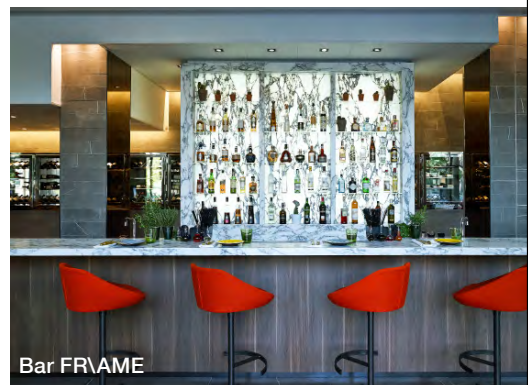

Trocadero room

AN ADDRESS IN THE HEART OF PARIS

with the most iconic places
at your feet

Organic garden

430 ROOMS
(including 95 twins and 26 suites)

FR\AME RESTAURANT
Cooking with fresh products and 100% organic fruits and vegetables, some directly from the restaurant's vegetable garden, a few steps away from the kitchen.