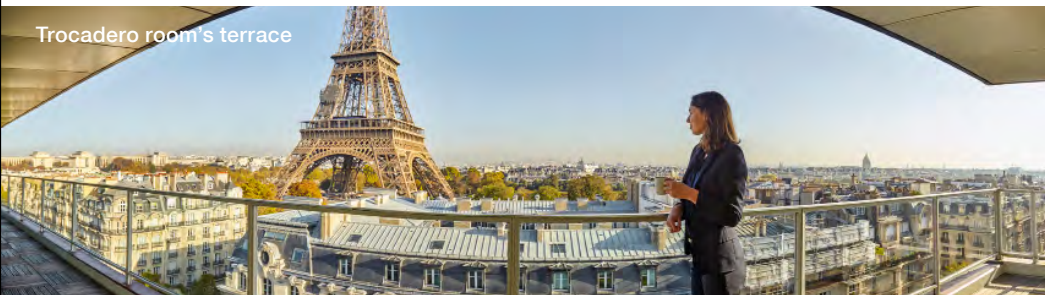

PULLMAN | PARIS TOUR EIFFEL

A few steps away from the Champ-de-Mars, facing the Trocadéro and offering a breathtaking view over the Eiffel Tower, the Pullman Paris Tour Eiffel 4* is the perfect place to enjoy Paris for business and leisure.

Trocadero room's terrace

2200 SQM OF MEETING SPACE

A panoramic room located on the 10th floor with a view of Paris.

A 6,5m height plenary room with daylight up to 400 delegates in theater

Show Kitchen FR\AME